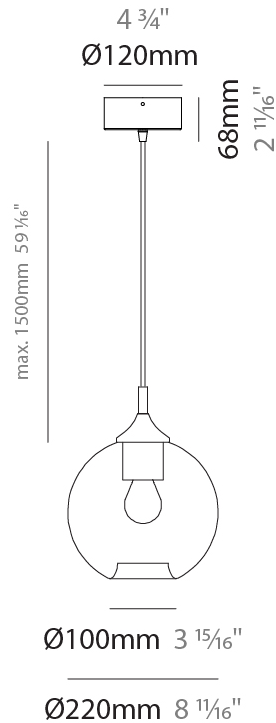

PROJECT	
TYPE	
SPECIFIER	
QUANTITY	
DATE	

PARIGI PALLA MONOPOINT SUSPENSION

D141094-

base number   Finish
Options

1. To build a product code in our configurator select the specify button on the base model # product page
2. To build a manual product code on this datasheet choose from the options listed below in blue font and add the suffix to the base model #

GENERAL

Series: Parigi Palla
Subseries: Parigi Palla Monopoint
Brand: Cangini & Tucci
Division: Design
Mounting Type: Suspension
Mounting Location: Ceiling
Subcategory: Pendant

PHYSICAL

Shape: Sphere
Diameter (mm): 220
Diameter (in): 8 ¹¹/₁₆
Height (mm): 220
Height (in): 8 ¹¹/₁₆
Max. Overall Height (mm): 1720
Max. Overall Height (in): 67 ¹¹/₁₆
Light Distribution: Omnidirectional
Weight (kg): 1.20
Weight (lbs): 2.65
Fixture Finish: [AMB / GRN / PNK / RUB / SKB / SMK / TOB / TRA](#)
Holder Finish: CHR
Fixture Material: Glass / Metal
Cable Details: 1500mm Cable

ELECTRICAL

Number of Lamps: 1
Lamp Type: LED Retrofit
Bulb Included: Bulb Not Included
Max. Wattage Per Lamp (W): 8
Lamp Base: E26
Input Voltage (V): 120
Upon Request: 277Vac / GU24

LED

OPTICAL

RATINGS AND CERTIFICATIONS

Certified By: Certified for North American Standards
IP rating: IP20