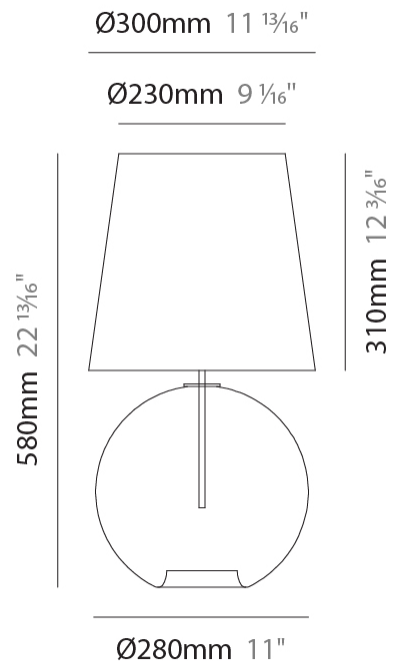

PARIGI PALLA PORTABLE

D144015-

base number   Finish
Options

1. To build a product code in our configurator select the specify button on the base model # product page
2. To build a manual product code on this datasheet choose from the options listed below in blue font and add the suffix to the base model #

GENERAL

Series: Parigi Palla
Brand: Cangini & Tucci
Division: Design
Mounting Type: Portable
Mounting Location: Table
Subcategory: Ambient

PHYSICAL

Shape: Sphere
Diameter (mm): 280
Diameter (in): 11
Height (mm): 580
Height (in): 22 ¹³/₁₆
Light Distribution: Omnidirectional
Weight (kg): 1.70
Weight (lbs): 3.77
Fixture Finish: AMB / GRN / PNK / RUB / SKB / SMK / TOB / TRA
Holder Finish: CHR
Fixture Material: Glass / Metal

ELECTRICAL

Number of Lamps: 1
Lamp Type: LED Retrofit
Bulb Included: Bulb Not Included
Max. Wattage Per Lamp (W): 7
Lamp Base: E26
Input Voltage (V): 120
Upon Request: 277Vac / GU24

LED

OPTICAL

RATINGS AND CERTIFICATIONS

Certified By: Certified for North American Standards
IP rating: IP20

PROJECT	_____
TYPE	_____
SPECIFIER	_____
QUANTITY	_____
DATE	_____