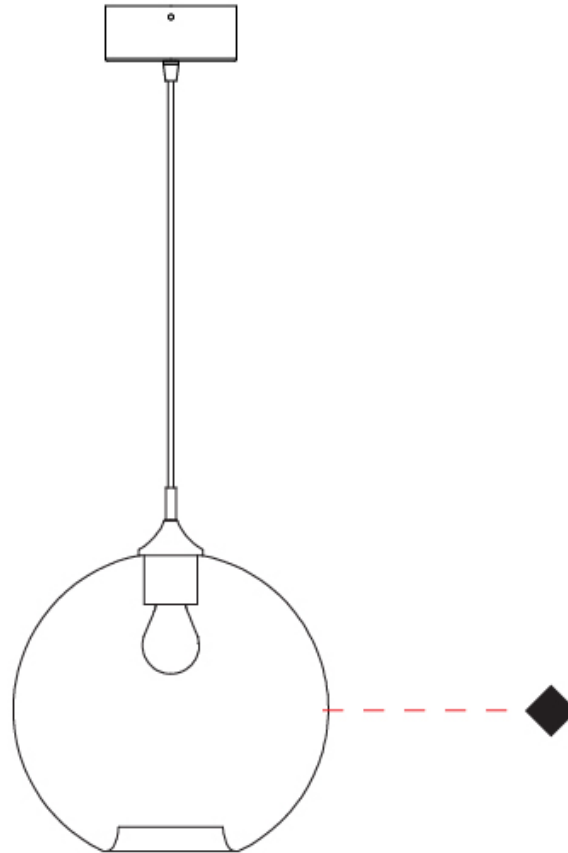

PARIGI PALLA MONOPOINT SUSPENSION

D141095-

PROJECT

TYPE

SPECIFIER

QUANTITY

DATE

D