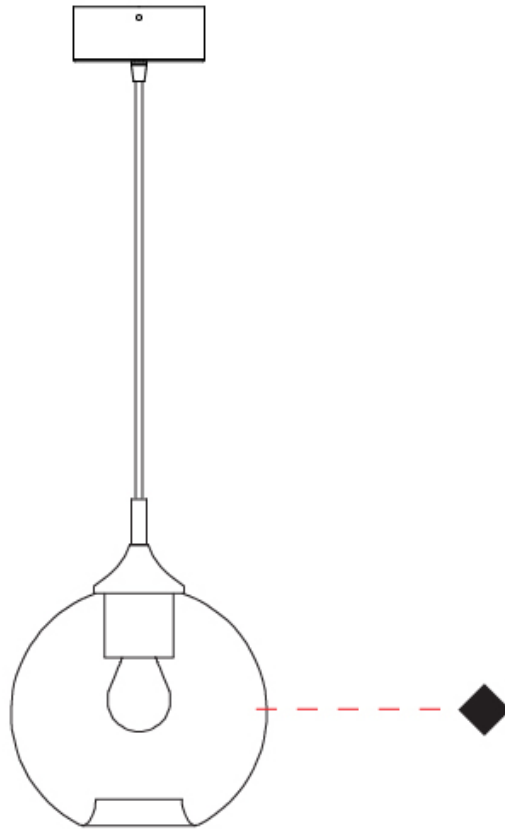

PARIGI PALLA MONOPOINT SUSPENSION

D141094-

PROJECT	_____
TYPE	_____
SPECIFIER	_____
QUANTITY	_____
DATE	_____

D