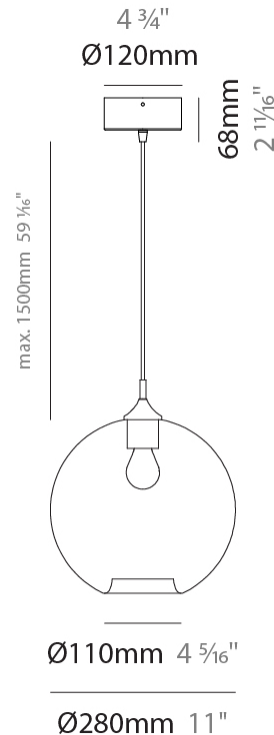

PROJECT	
TYPE	
SPECIFIER	
QUANTITY	
DATE	

PARIGI PALLA MONOPOINT SUSPENSION

D141095-

base number   Finish
Options

1. To build a product code in our configurator select the specify button on the base model # product page
2. To build a manual product code on this datasheet choose from the options listed below in blue font and add the suffix to the base model #

GENERAL

Series: Parigi Palla
Subseries: Parigi Palla Monopoint
Brand: Cangini & Tucci
Division: Design
Mounting Type: Suspension
Mounting Location: Ceiling
Subcategory: Pendant

PHYSICAL

Shape: Sphere
Diameter (mm): 280
Diameter (in): 11
Height (mm): 280
Height (in): 11
Max. Overall Height (mm): 1780
Max. Overall Height (in): 70 ⁷/₁₆
Light Distribution: Omnidirectional
Weight (kg): 1.50
Weight (lbs): 3.31
Fixture Finish: [AMB](#) / [GRN](#) / [PNK](#) / [RUB](#) / [SKB](#) / [SMK](#) / [TOB](#) / [TRA](#)
Holder Finish: CHR
Fixture Material: Glass / Metal
Cable Details: 1500mm Cable

ELECTRICAL

Number of Lamps: 1
Lamp Type: LED Retrofit
Bulb Included: Bulb Not Included
Max. Wattage Per Lamp (W): 8
Lamp Base: E26
Input Voltage (V): 120
Upon Request: 277Vac / GU24

LED

OPTICAL

RATINGS AND CERTIFICATIONS

Certified By: Certified for North American Standards
IP rating: IP20