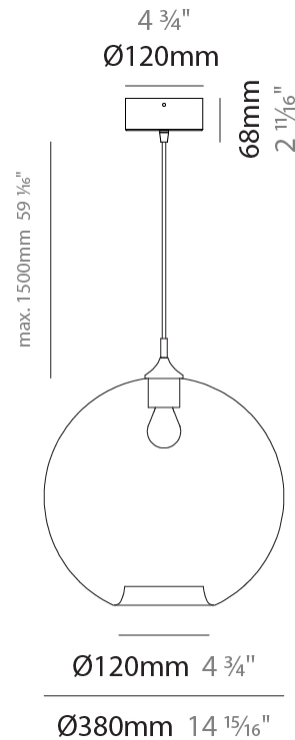

PROJECT	_____
TYPE	_____
SPECIFIER	_____
QUANTITY	_____
DATE	_____

PARIGI PALLA MONOPOINT SUSPENSION

D141096-

base number   Finish
Options

1. To build a product code in our configurator select the specify button on the base model # product page
2. To build a manual product code on this datasheet choose from the options listed below in blue font and add the suffix to the base model #

GENERAL

Series: Parigi Palla
Subseries: Parigi Palla Monopoint
Brand: Cangini & Tucci
Division: Design
Mounting Type: Suspension
Mounting Location: Ceiling
Subcategory: Pendant

PHYSICAL

Shape: Sphere
Diameter (mm): 380
Diameter (in): 14 ¹⁵/₁₆
Height (mm): 380
Height (in): 14 ¹⁵/₁₆
Max. Overall Height (mm): 1880
Max. Overall Height (in): 74
Light Distribution: Omnidirectional
Weight (kg): 2.40
Weight (lbs): 5.29
Fixture Finish: [AMB](#) / [GRN](#) / [PNK](#) / [RUB](#) / [SKB](#) / [SMK](#) / [TOB](#) / [TRA](#)
Holder Finish: CHR
Fixture Material: Glass / Metal
Cable Details: 1500mm Cable

ELECTRICAL

Number of Lamps: 1
Lamp Type: LED Retrofit
Bulb Included: Bulb Not Included
Max. Wattage Per Lamp (W): 8
Lamp Base: E26
Input Voltage (V): 120
Upon Request: 277Vac / GU24

LED

OPTICAL

RATINGS AND CERTIFICATIONS

Certified By: Certified for North American Standards
IP rating: IP20