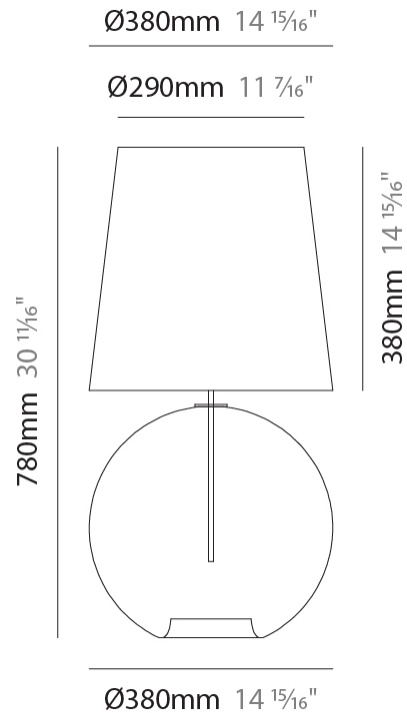

PARIGI PALLA PORTABLE

D144016-

base number   Finish
Options

PROJECT	_____
TYPE	_____
SPECIFIER	_____
QUANTITY	_____
DATE	_____

1. To build a product code in our configurator select the specify button on the base model # product page
2. To build a manual product code on this datasheet choose from the options listed below in blue font and add the suffix to the base model #

GENERAL

Series: Parigi Palla _____
Brand: Cangini & Tucci _____
Division: Design _____
Mounting Type: Portable _____
Mounting Location: Table _____
Subcategory: Ambient _____

PHYSICAL

Shape: Sphere _____
Diameter (mm): 380 _____
Diameter (in): 14 ¹⁵/₁₆ _____
Height (mm): 780 _____
Height (in): 30 ¹¹/₁₆ _____
Light Distribution: Omnidirectional _____
Weight (kg): 2.70 _____
Weight (lbs): 5.95 _____
Fixture Finish: [AMB](#) / [GRN](#) / [PNK](#) / [RUB](#) / [SKB](#) / [SMK](#) / [TOB](#) / [TRA](#) _____
Holder Finish: CHR _____
Fixture Material: Glass / Metal _____

ELECTRICAL

Number of Lamps: 1 _____
Lamp Type: LED Retrofit _____
Bulb Included: Bulb Not Included _____
Max. Wattage Per Lamp (W): 7 _____
Lamp Base: E26 _____
Input Voltage (V): 120 _____
Upon Request: 277Vac / GU24 _____

LED

OPTICAL

RATINGS AND CERTIFICATIONS

Certified By: Certified for North American Standards _____
IP rating: IP20 _____