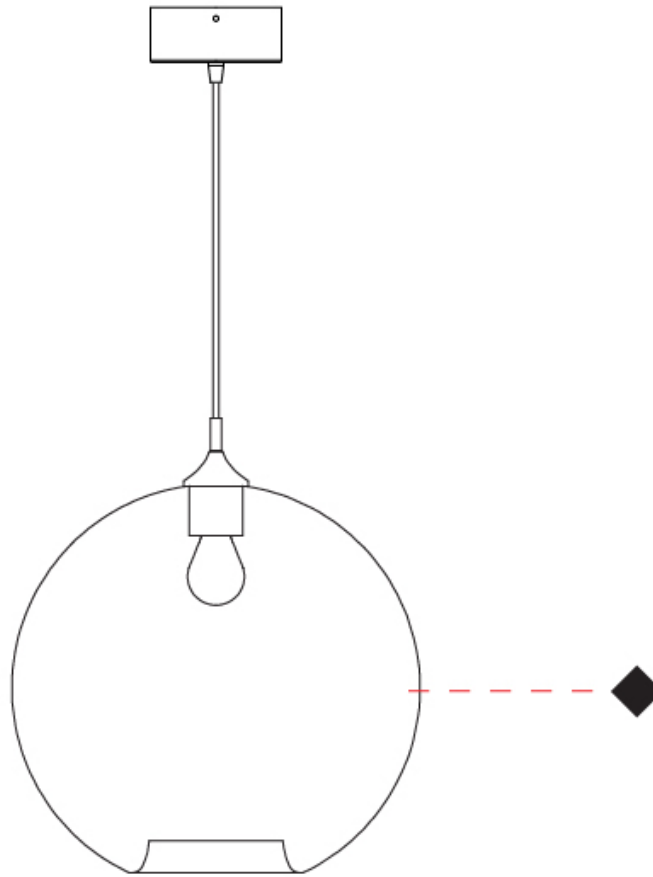

PARIGI PALLA MONOPOINT SUSPENSION

D141096-

PROJECT

TYPE

SPECIFIER

QUANTITY

DATE

D